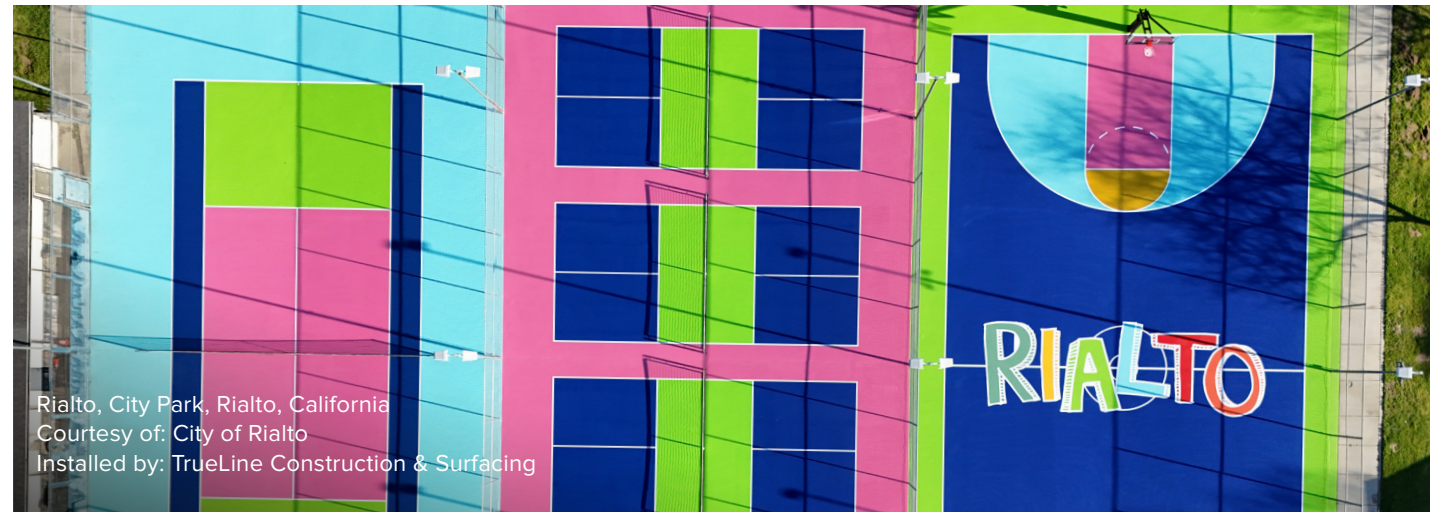

PLEXIPAVE® TENNIS SURFACES ARE AVAILABLE IN THESE ITF COURT PACE RATING CATEGORIES

They can also be customized based on your personal preferences.

LINE PAINT

Also available in White and Textured White.

Rialto, City Park, Rialto, California
Courtesy of: City of Rialto
Installed by: TrueLine Construction & Surfacing