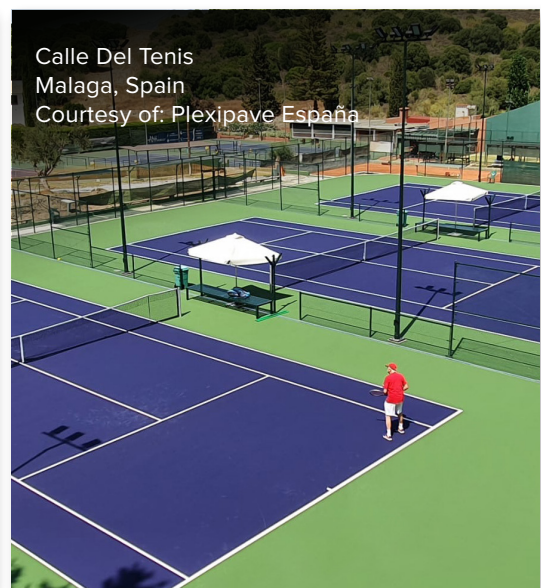

PLEXIPAVE® TENNIS SURFACES ARE AVAILABLE IN THESE ITF COURT PACE RATING CATEGORIES

They can also be customized based on your personal preferences.

LINE PAINT

Also available in White and Textured White.

Rialto, City Park, Rialto, California
Courtesy of: City of Rialto
Installed by: TrueLine Construction & Surfacing

MULTI-SPORT SURFACE SOLUTIONS FOR:

Chips on this card may vary in color and texture from the actual product. Special colors are available at a higher price based on pigments needed and production quantities.

INDUSTRY LEADER OF ATHLETIC SURFACING SYSTEMS

PRO PERFORMANCE, EVERYDAY PLAY

Meet the industry leader of athletic surfacing systems. Since 1953, Plexipave has been the original sports surface brand of choice for many high profile events, including the Australian Open from 2008 to 2018. We take great pride in creating surfaces that are ideal for professional sports and recreational use. From tennis and netball courts to multi-purpose sports, we offer a wide range of unique, decorative solutions that will enhance the quality of your project in every way.