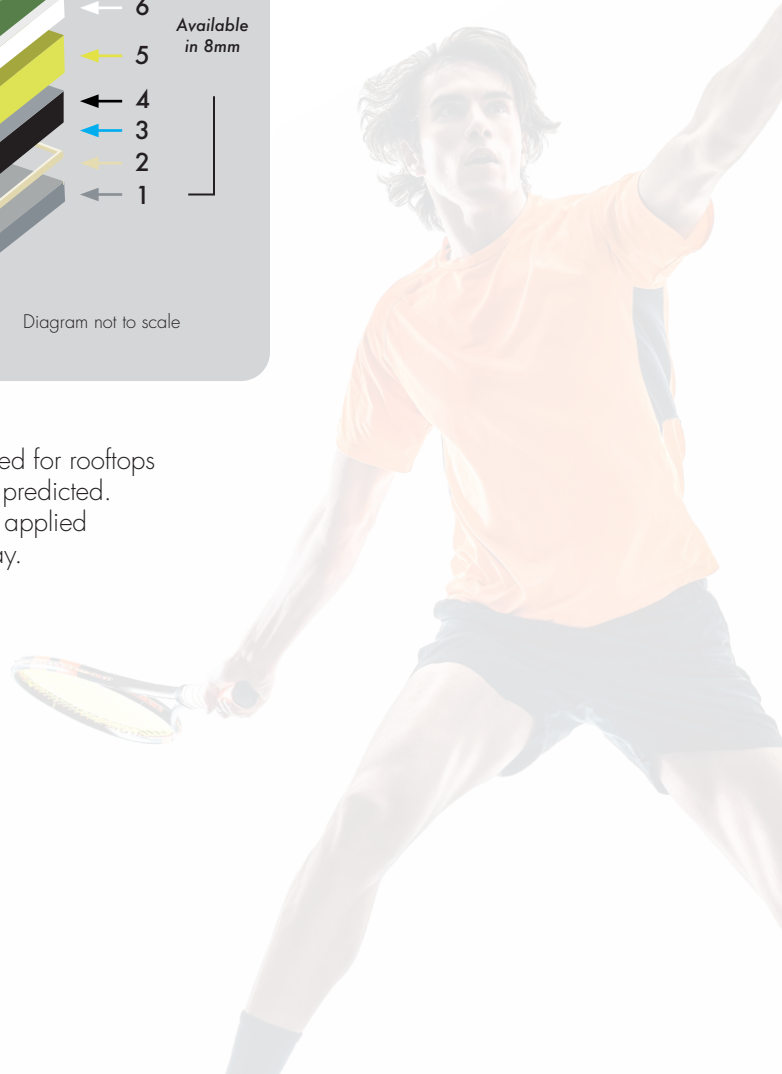

The application process of the air cushioned technology was created for rooftops and surfaces with expansion joints, where subsurface movement is predicted. To accommodate the surface movement, a high-quality adhesive is applied along the exterior of the mat to promote more competitive gameplay.

- A more economical surface
- Ability to cover old cracked court surfaces
- Cost reduction by using Dynamic Cushion Base
- Ease of conversion from different variety of existing surfaces, eg. clay, indoor carpet, acrylic hardcourts
- Suitable indoors or outdoors
- The solution for resurfacing or converting: worn synthetic grass, old concrete/acrylic, cracked asphalt/hardcourt & clay