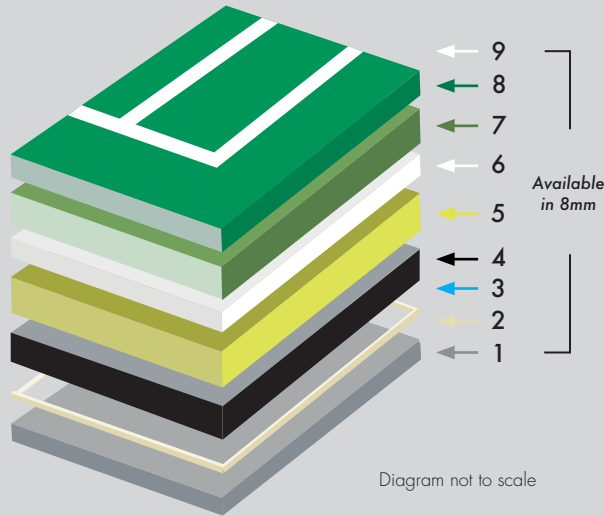

## REBOUND ACE AIR CUSHION 8 MAT SYSTEM

A unique Dynamic Cushion Base (DCB) provides an alternative to expensive asphalt and concrete bases for both new courts and court conversions. When combined with the Rebound Ace<sup>®</sup> Air Cushion surface, the DCB system provides a very economical high quality cushioned playing surface, ideal for tournament and recreational play as well as good stroke and tactical skills development for junior players.

1. System Base - DCB, Clay, Asphalt, Concrete, Indoor Carpet, Synthetic Grass
2. Edging Adhesive
3. Air Layer
4. Rubber Shock Pad 7mm
5. Mat Sealer X2
6. Reinforcement Layer
7. Filler Coat X2
8. Playing Surface X2
9. Line Marking