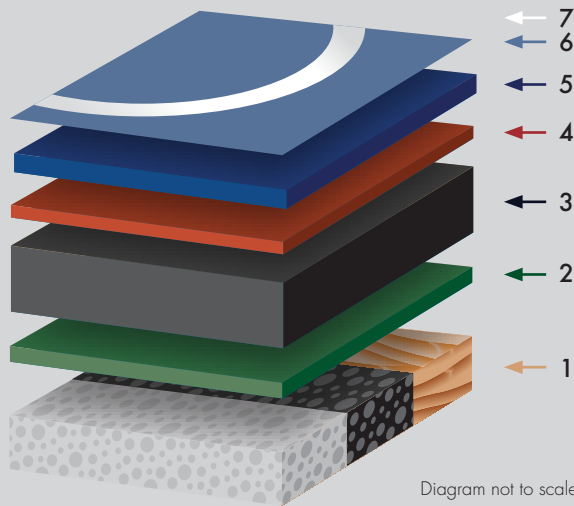

## REBOUND ACE IMPACT MULTI-PURPOSE SYSTEM

A multi-purpose, cushioned indoor sports surface. Designed for a wide variety of indoor sports, Rebound Ace Impact is tough and durable.

1. Timber, Concrete or Asphalt Base
2. Mat Adhesive
3. Rubber Shock Pad
4. Mat Sealer X2
5. High Impact Layer
6. Playing Surface X2
7. Line Paint

- Multi-purpose indoor surface suitable for a wide variety of indoor sports and venues
- Total thickness either 6mm or 9mm
- Self-leveling wear layer
- Durability and toughness
- Reduced strain on muscles and joints
- Consistent ball bounce promotes player development
- Smooth, non-abrasive surface
- Low maintenance and easy to clean
- Excellent alternative to timber flooring
- Impact resistant to wear and pressure marks
- Range of colors to suit indoor sport or interior design