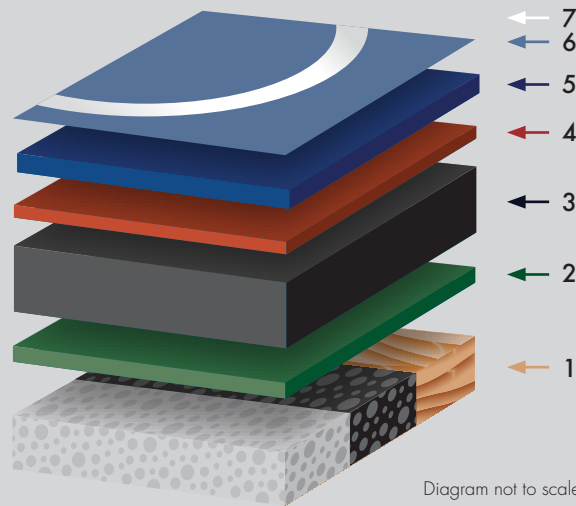

REBOUND ACE IMPACT MULTI-PURPOSE SYSTEM

A multi-purpose, cushioned indoor sports surface. Designed for a wide variety of indoor sports, Rebound Ace Impact is tough and durable.

1. Timber, Concrete or Asphalt Base
2. Mat Adhesive
3. Rubber Shock Pad
4. Mat Sealer X2
5. High Impact Layer
6. Playing Surface X2
7. Line Paint

- Multi-purpose indoor surface suitable for a wide variety of indoor sports and venues
- Total thickness either 6mm or 9mm
- Self-leveling wear layer
- Durability and toughness
- Reduced strain on muscles and joints
- Consistent ball bounce promotes player development
- Smooth, non-abrasive surface
- Low maintenance and easy to clean
- Excellent alternative to timber flooring
- Impact resistant to wear and pressure marks
- Range of colors to suit indoor sport or interior design

Since 1953, California Sports Surfaces has provided customers with a premier offering of acrylic surface systems. Our products include DecoTurf, Plexipave, Rebound Ace, Premier Sports Coatings, Plexitrac, SignaSports, Sport Tough and StreetScape. We provide the world with comfortable, high-performance cushioned surfaces for a variety of professional, collegiate and recreational sports as well as decorative projects, bike lanes, parking lots and more.