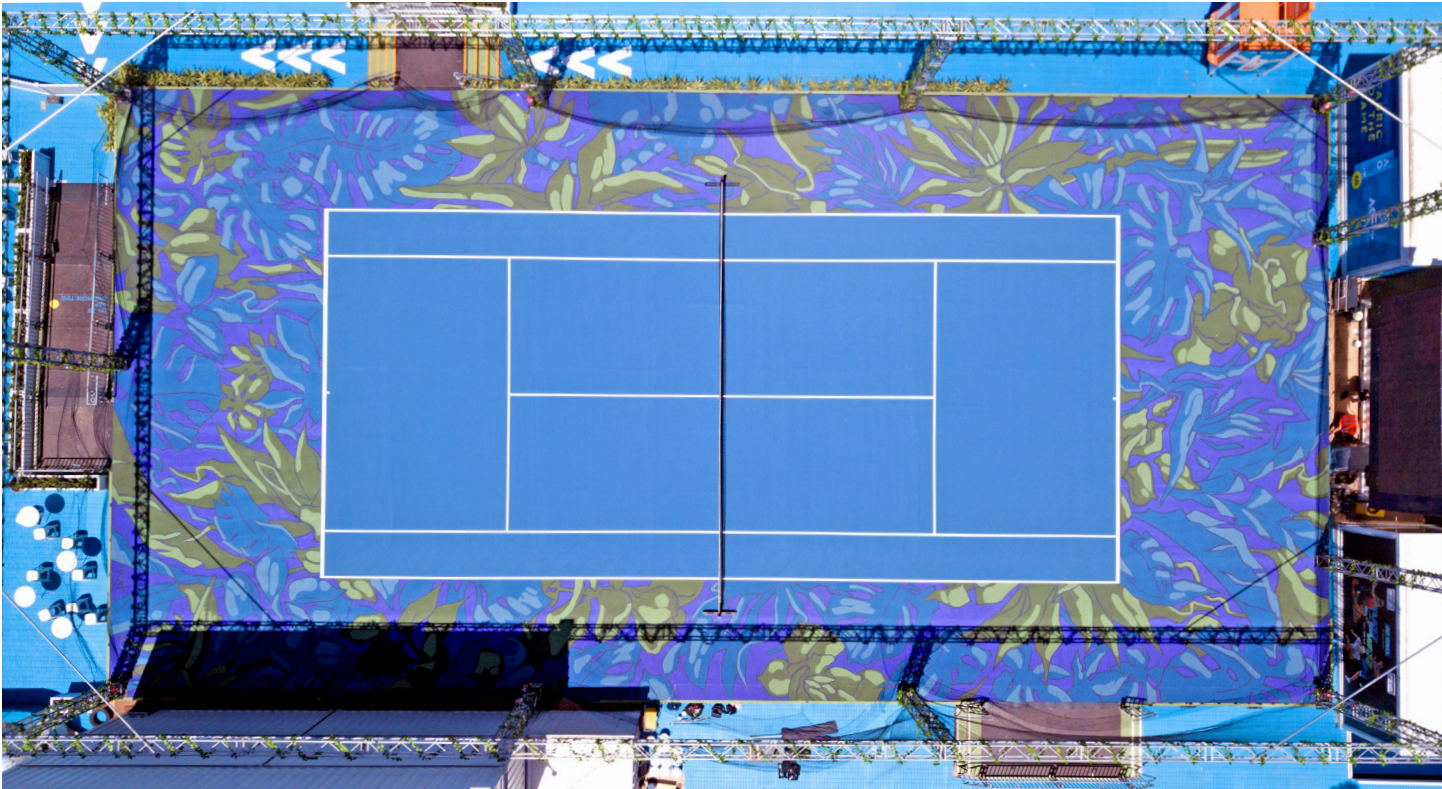

JANUARY 2019

United States: 150 Dascomb Rd., Andover, MA 01810 • Phone 978.623.9980
Australia: 30 – 32 Assembly Drive, Tullamarine, Victoria, 3043 Australia • Phone (Toll Free) 1800 786 617 • In Australia: +61 3 9338 9851