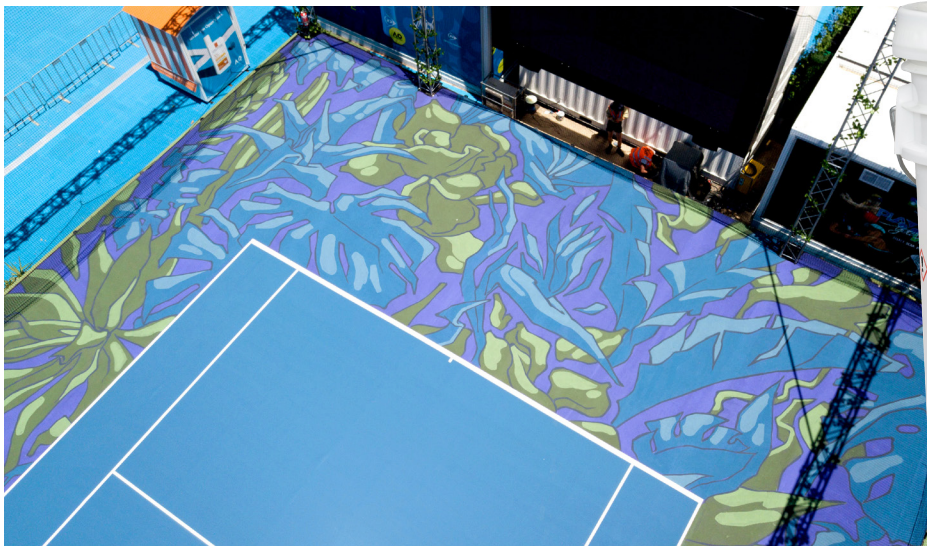

PREMIER
SPORTS COATINGS
PREMIER COURT WITH ULTRA TOPCOAT

MATCHPOINT SYSTEMS
KITT BENNETT- STREET ARTIST

GARDEN STATE HOTEL
MELBOURNE, VIC, AUSTRALIA

THE PROJECT

The Garden State Hotel is a multi-levelled wonderland, in the heart of Melbourne. With lush greenery and enormous ficus tree towers seamlessly blending the outdoors in, the hotel prides its self on giving its patrons a unique and vibrant experience.

In keeping this same look and feel, the renovation of the tennis court needed to embody the essence of the hotel.

SOLUTION

Premier Sports Coating was chosen to renovate the court. Bryon Blue was chosen as the centre with Tour Purple surroundings. Abstract ficus leaves outlined the court in blue and green, giving the final look a modest yet original look inspired by the hotel.