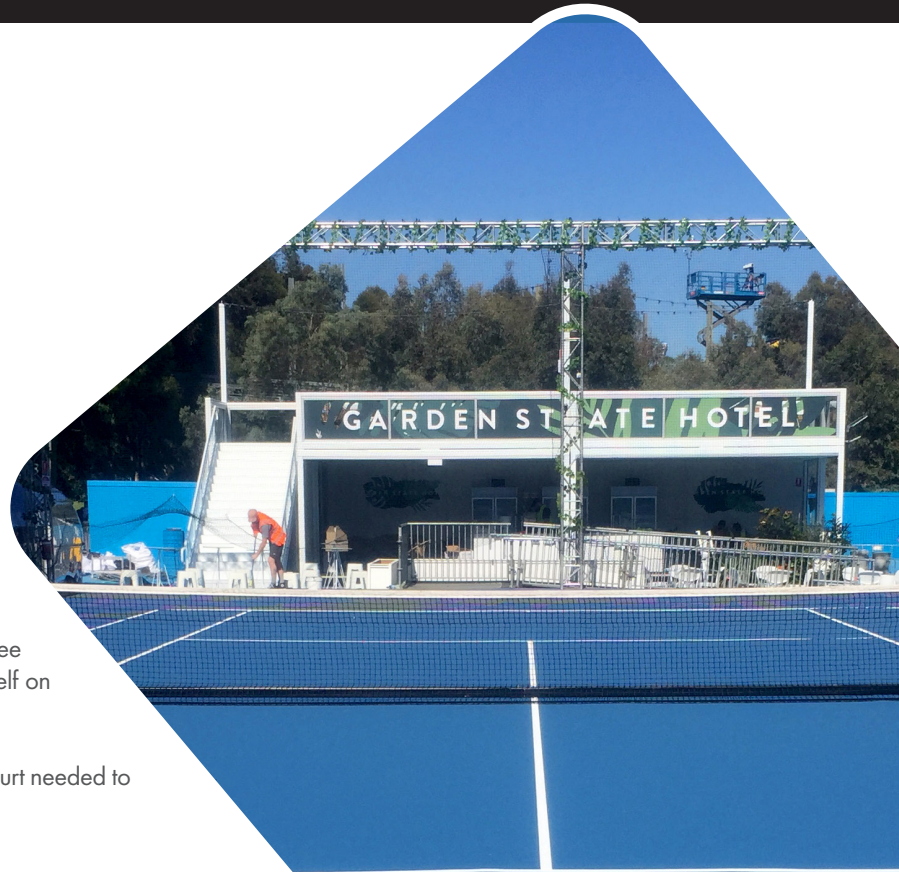

PREMIER
SPORTS COATINGS
PREMIER COURT WITH ULTRA TOPCOAT

MATCHPOINT SYSTEMS
KITT BENNETT- STREET ARTIST

GARDEN STATE HOTEL
MELBOURNE, VIC, AUSTRALIA

THE PROJECT

The Garden State Hotel is a multi-levelled wonderland, in the heart of Melbourne. With lush greenery and enormous ficus tree towers seamlessly blending the outdoors in, the hotel prides its self on giving its patrons a unique and vibrant experience.

In keeping this same look and feel, the renovation of the tennis court needed to embody the essence of the hotel.

SOLUTION

Premier Sports Coating was chosen to renovate the court. Bryon Blue was chosen as the centre with Tour Purple surroundings. Abstract ficus leaves outlined the court in blue and green, giving the final look a modest yet original look inspired by the hotel.