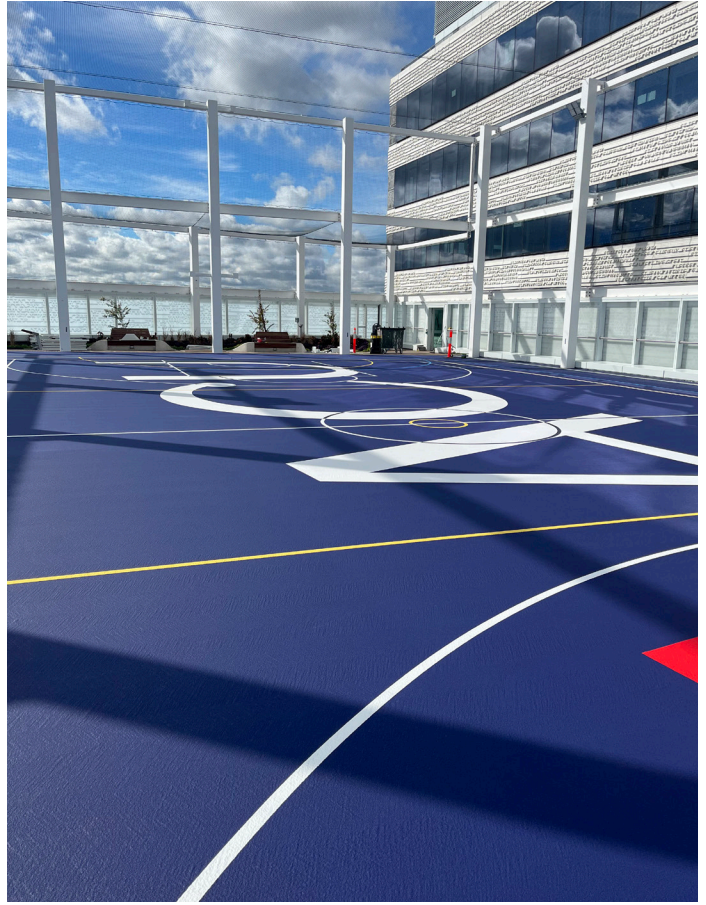

THE PROJECT

The state-of-the-art rooftop court was part of an exciting development to enhance the campus. Plexicushion Prestige was used to create a vibrant teaching space for staff and students. The court features futsal, basketball, volleyball & netball.