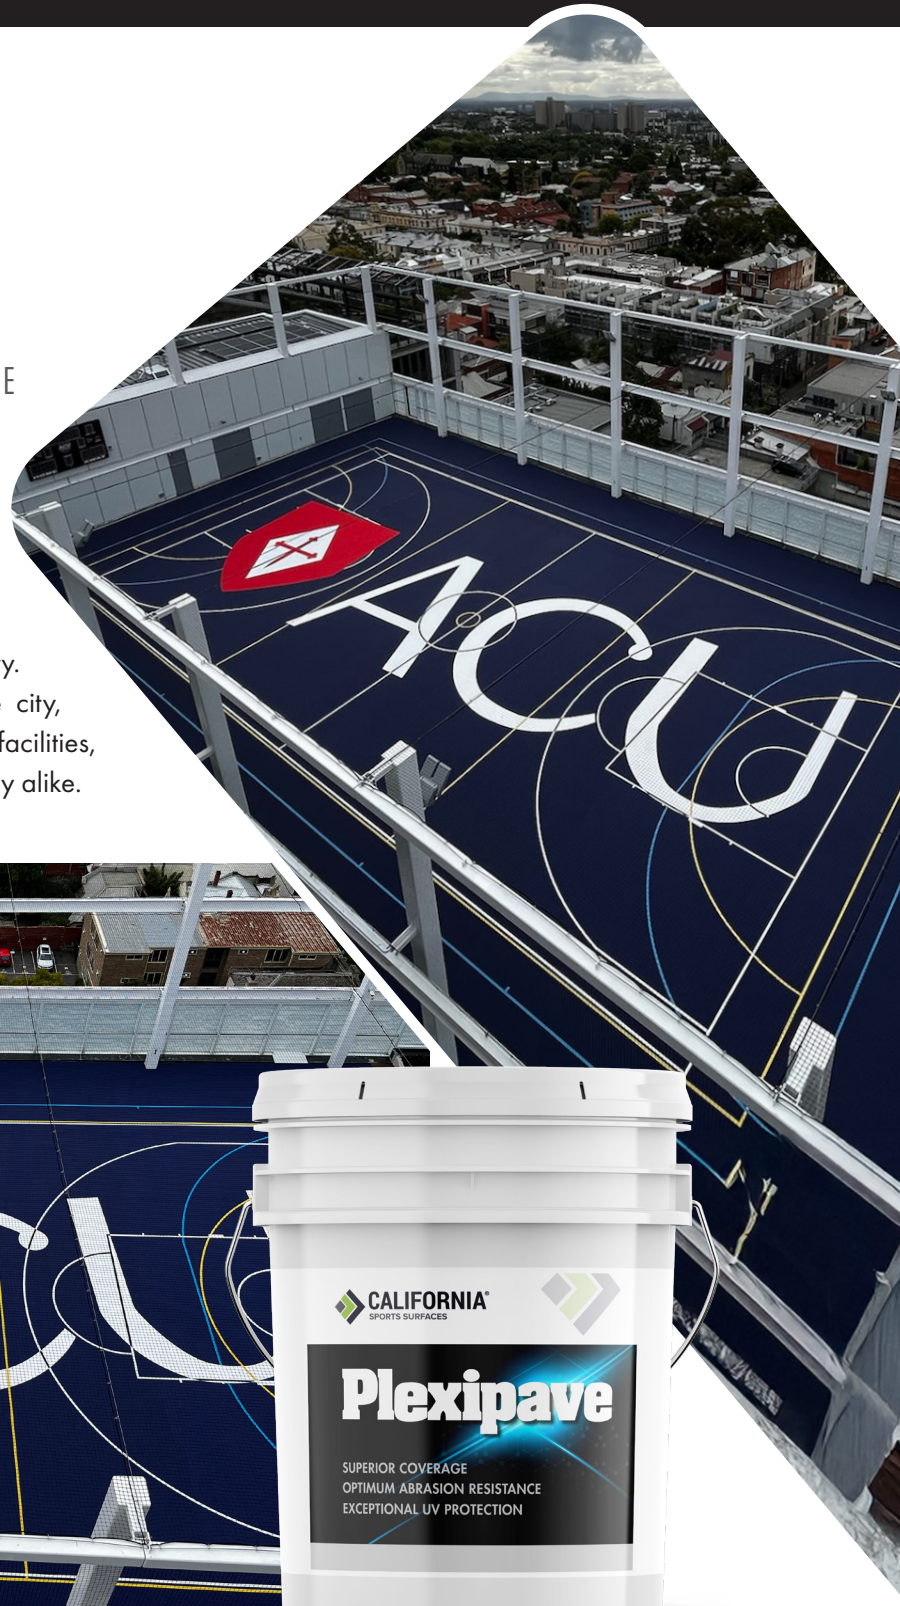

Plexipave[®]
PLEXICUSHION PRESTIGE

KING OF COURTS
KINGOFCOURTS.COM.AU

AUSTRALIAN CATHOLIC UNIVERSITY MELBOURNE
FITZROY VIC 3065, AUSTRALIA

The Australian Catholic University (ACU) is a leading institution recognized for its commitment to excellence, ranking #1 in Australia for research quality. The Melbourne campus, situated in the heart of the city, seamlessly blends historic architecture with modern facilities, creating an inspiring environment for students and faculty alike.

THE PROJECT

The state-of-the-art rooftop court was part of an exciting development to enhance the campus. Plexicushion Prestige was used to create a vibrant teaching space for staff and students. The court features futsal, basketball, volleyball & netball.